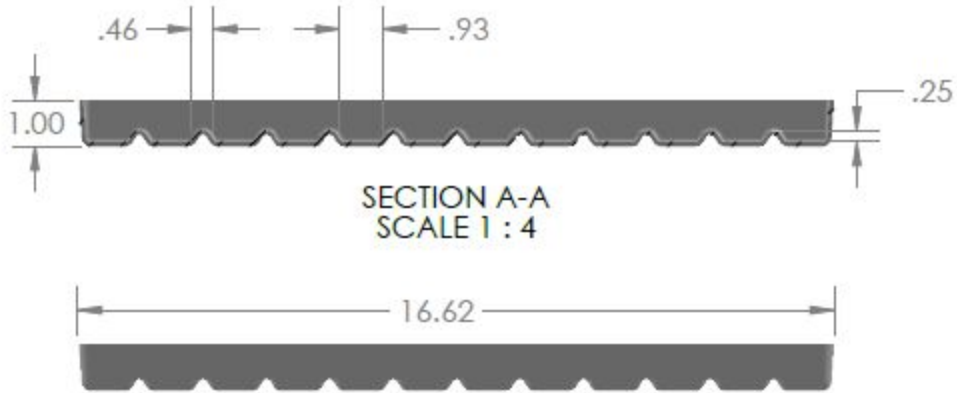

Part # FT16X8-LT

Material: White ABS .093" Haircell One Side