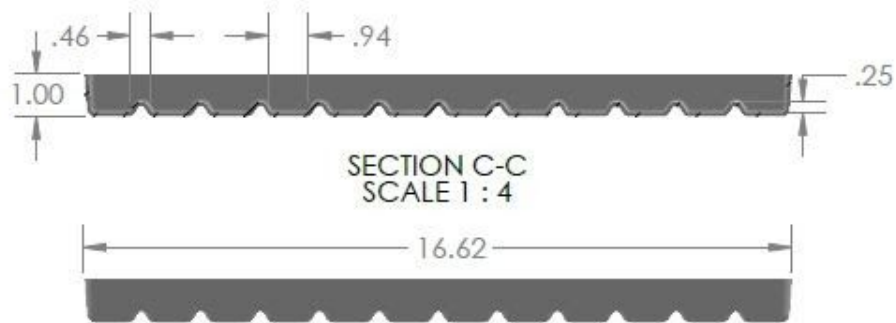

Part # FT17X11-LT

Material: White ABS .093" Haircell One Side