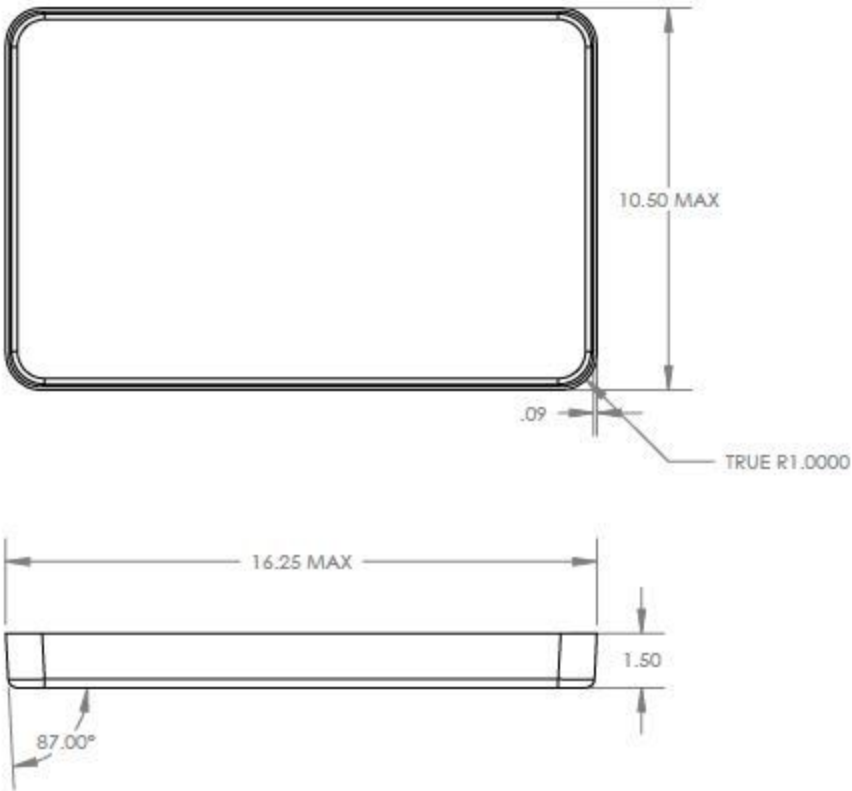

Part # FT16X11-LT

Material: White ABS .093" Haircell One Side