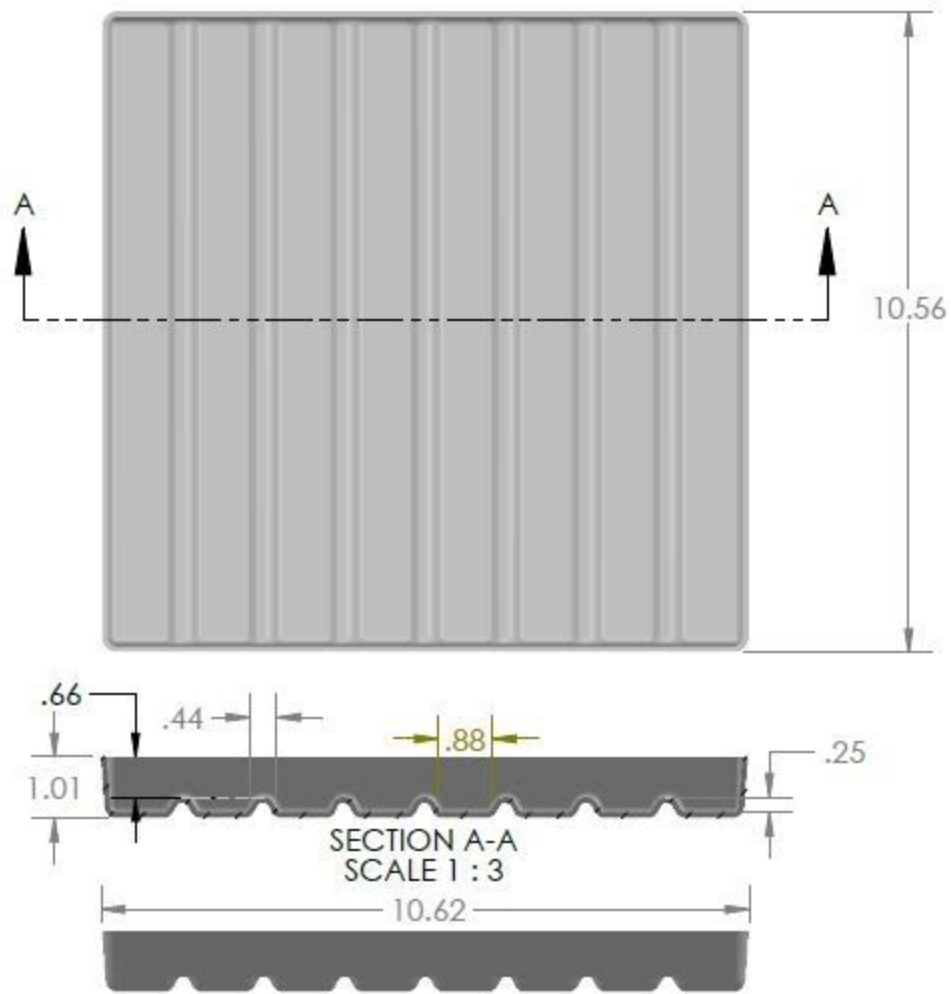

Part # FT10X10-LT

Material: White ABS .093" Haircell One Side